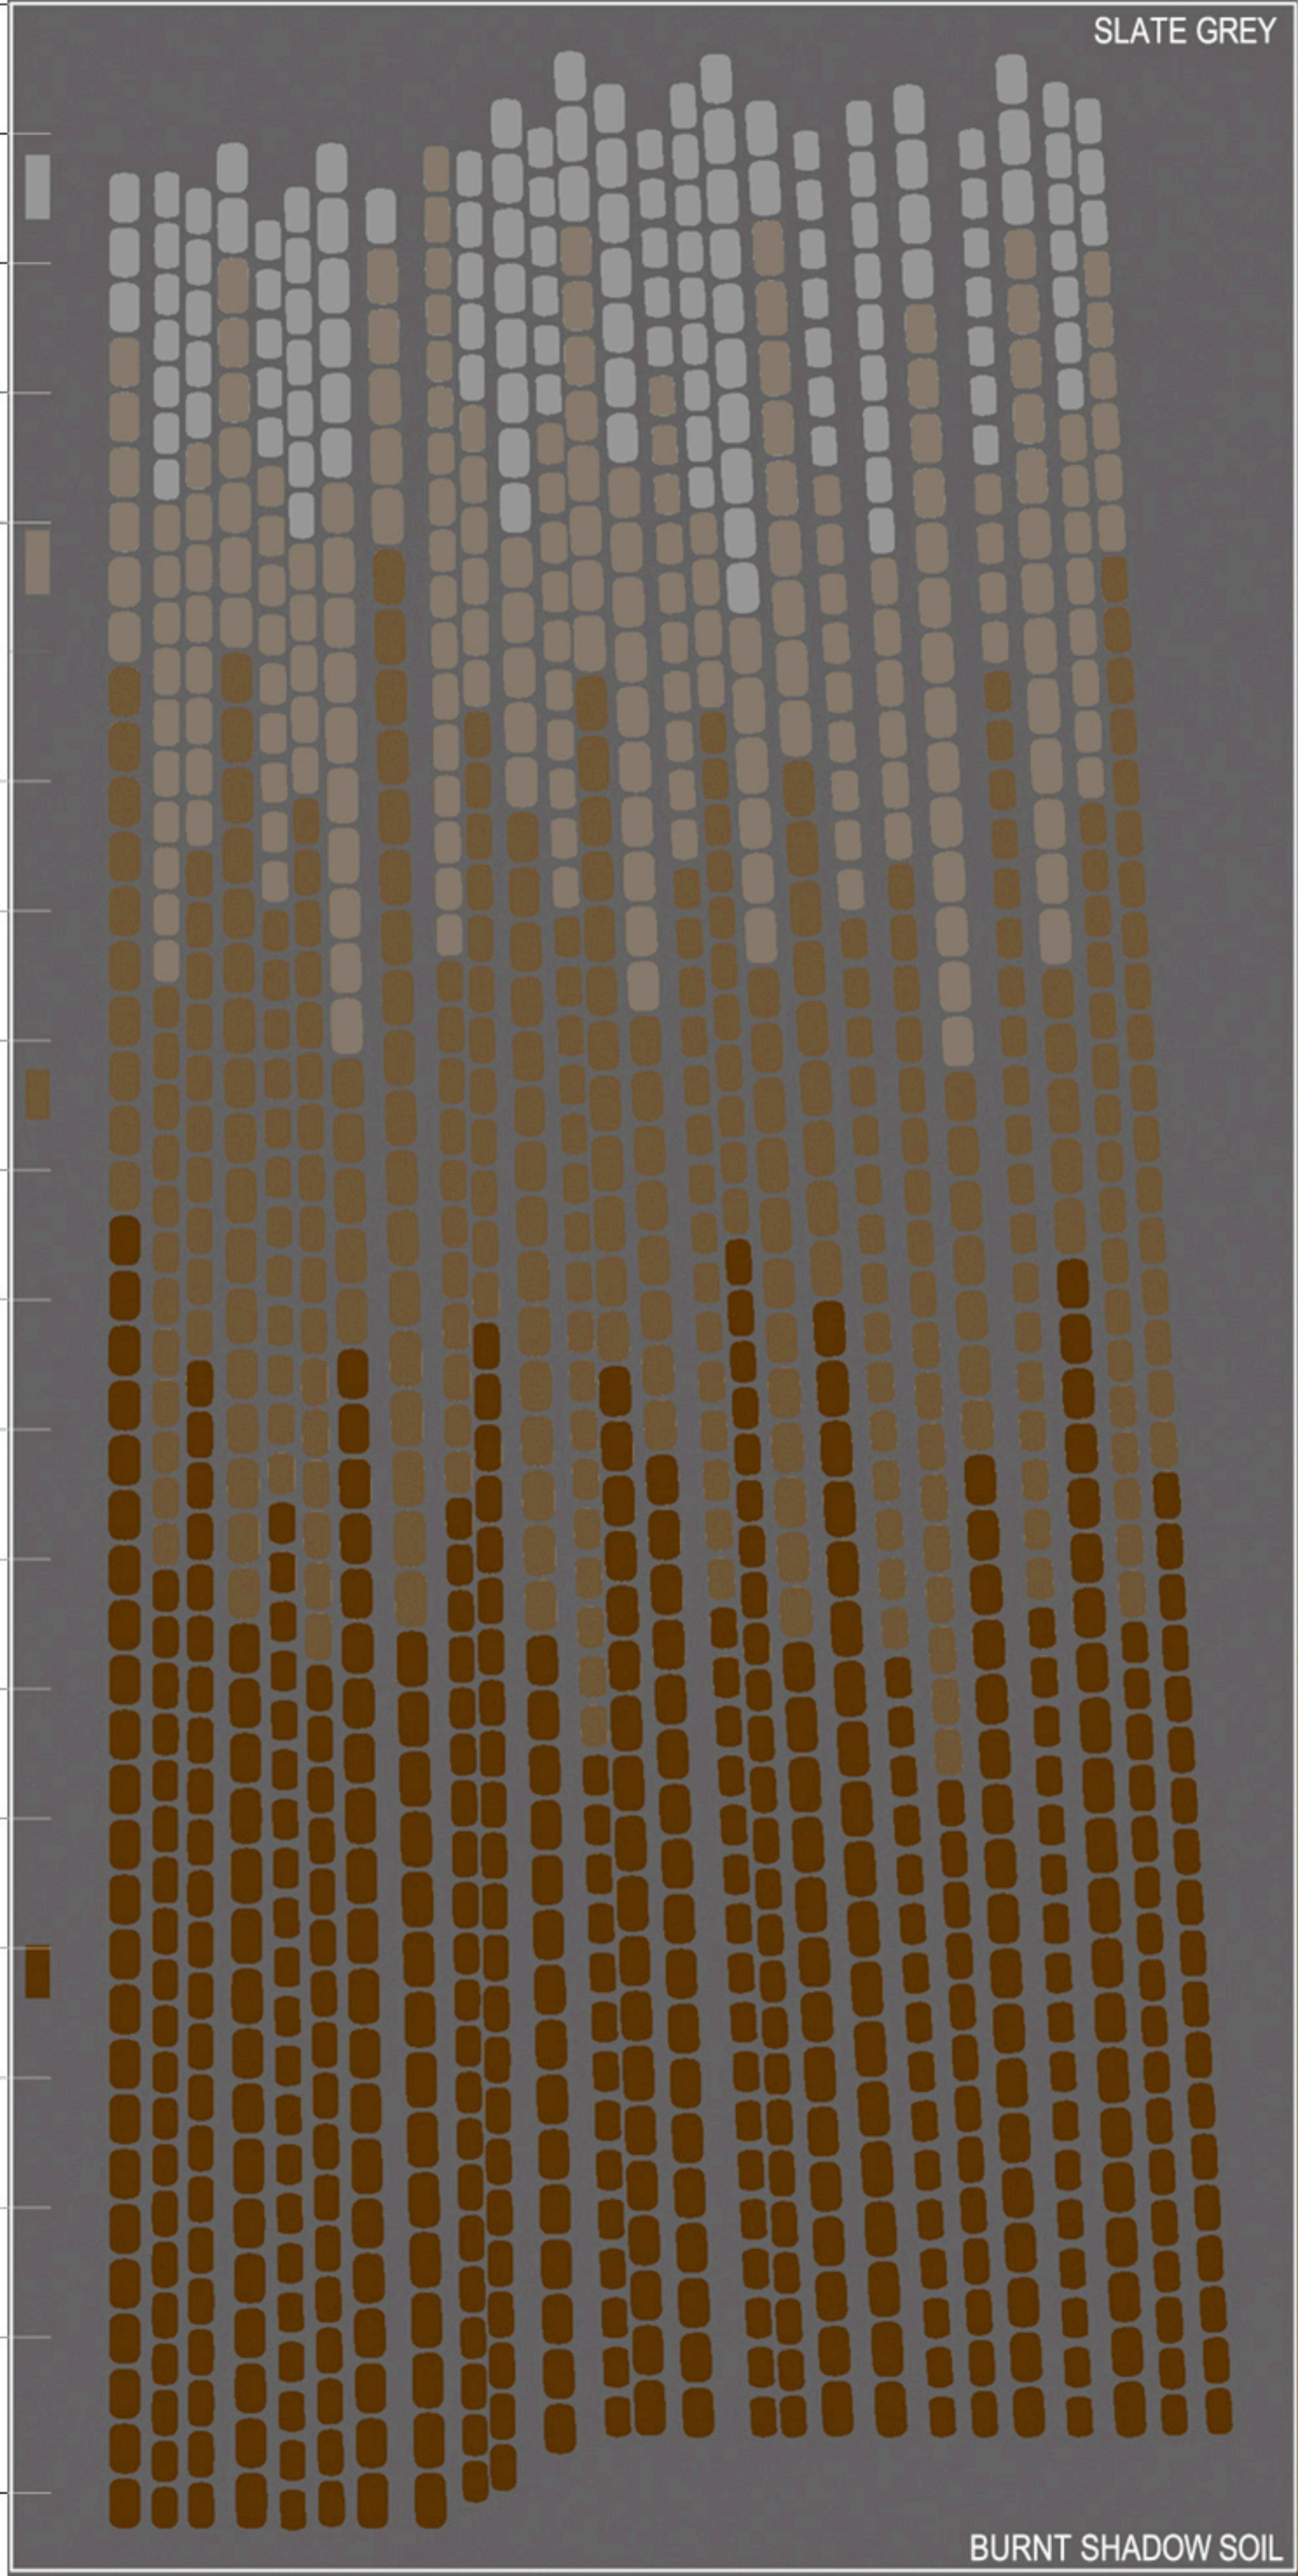

20.40

SLATE GREY

15.40

10.40

05.40

01.20

ROTTEN SOIL

20.40

SLATE GREY

15.40

10.40

05.40

01.20

BURNT SHADOW SOIL

20.40

SLATE GREY

15.40

10.40

05.40

01.20

YELLOW OCHRE

20.40

SLATE GREY

15.40

10.40

05.40

01.20

BURNT SIENNA