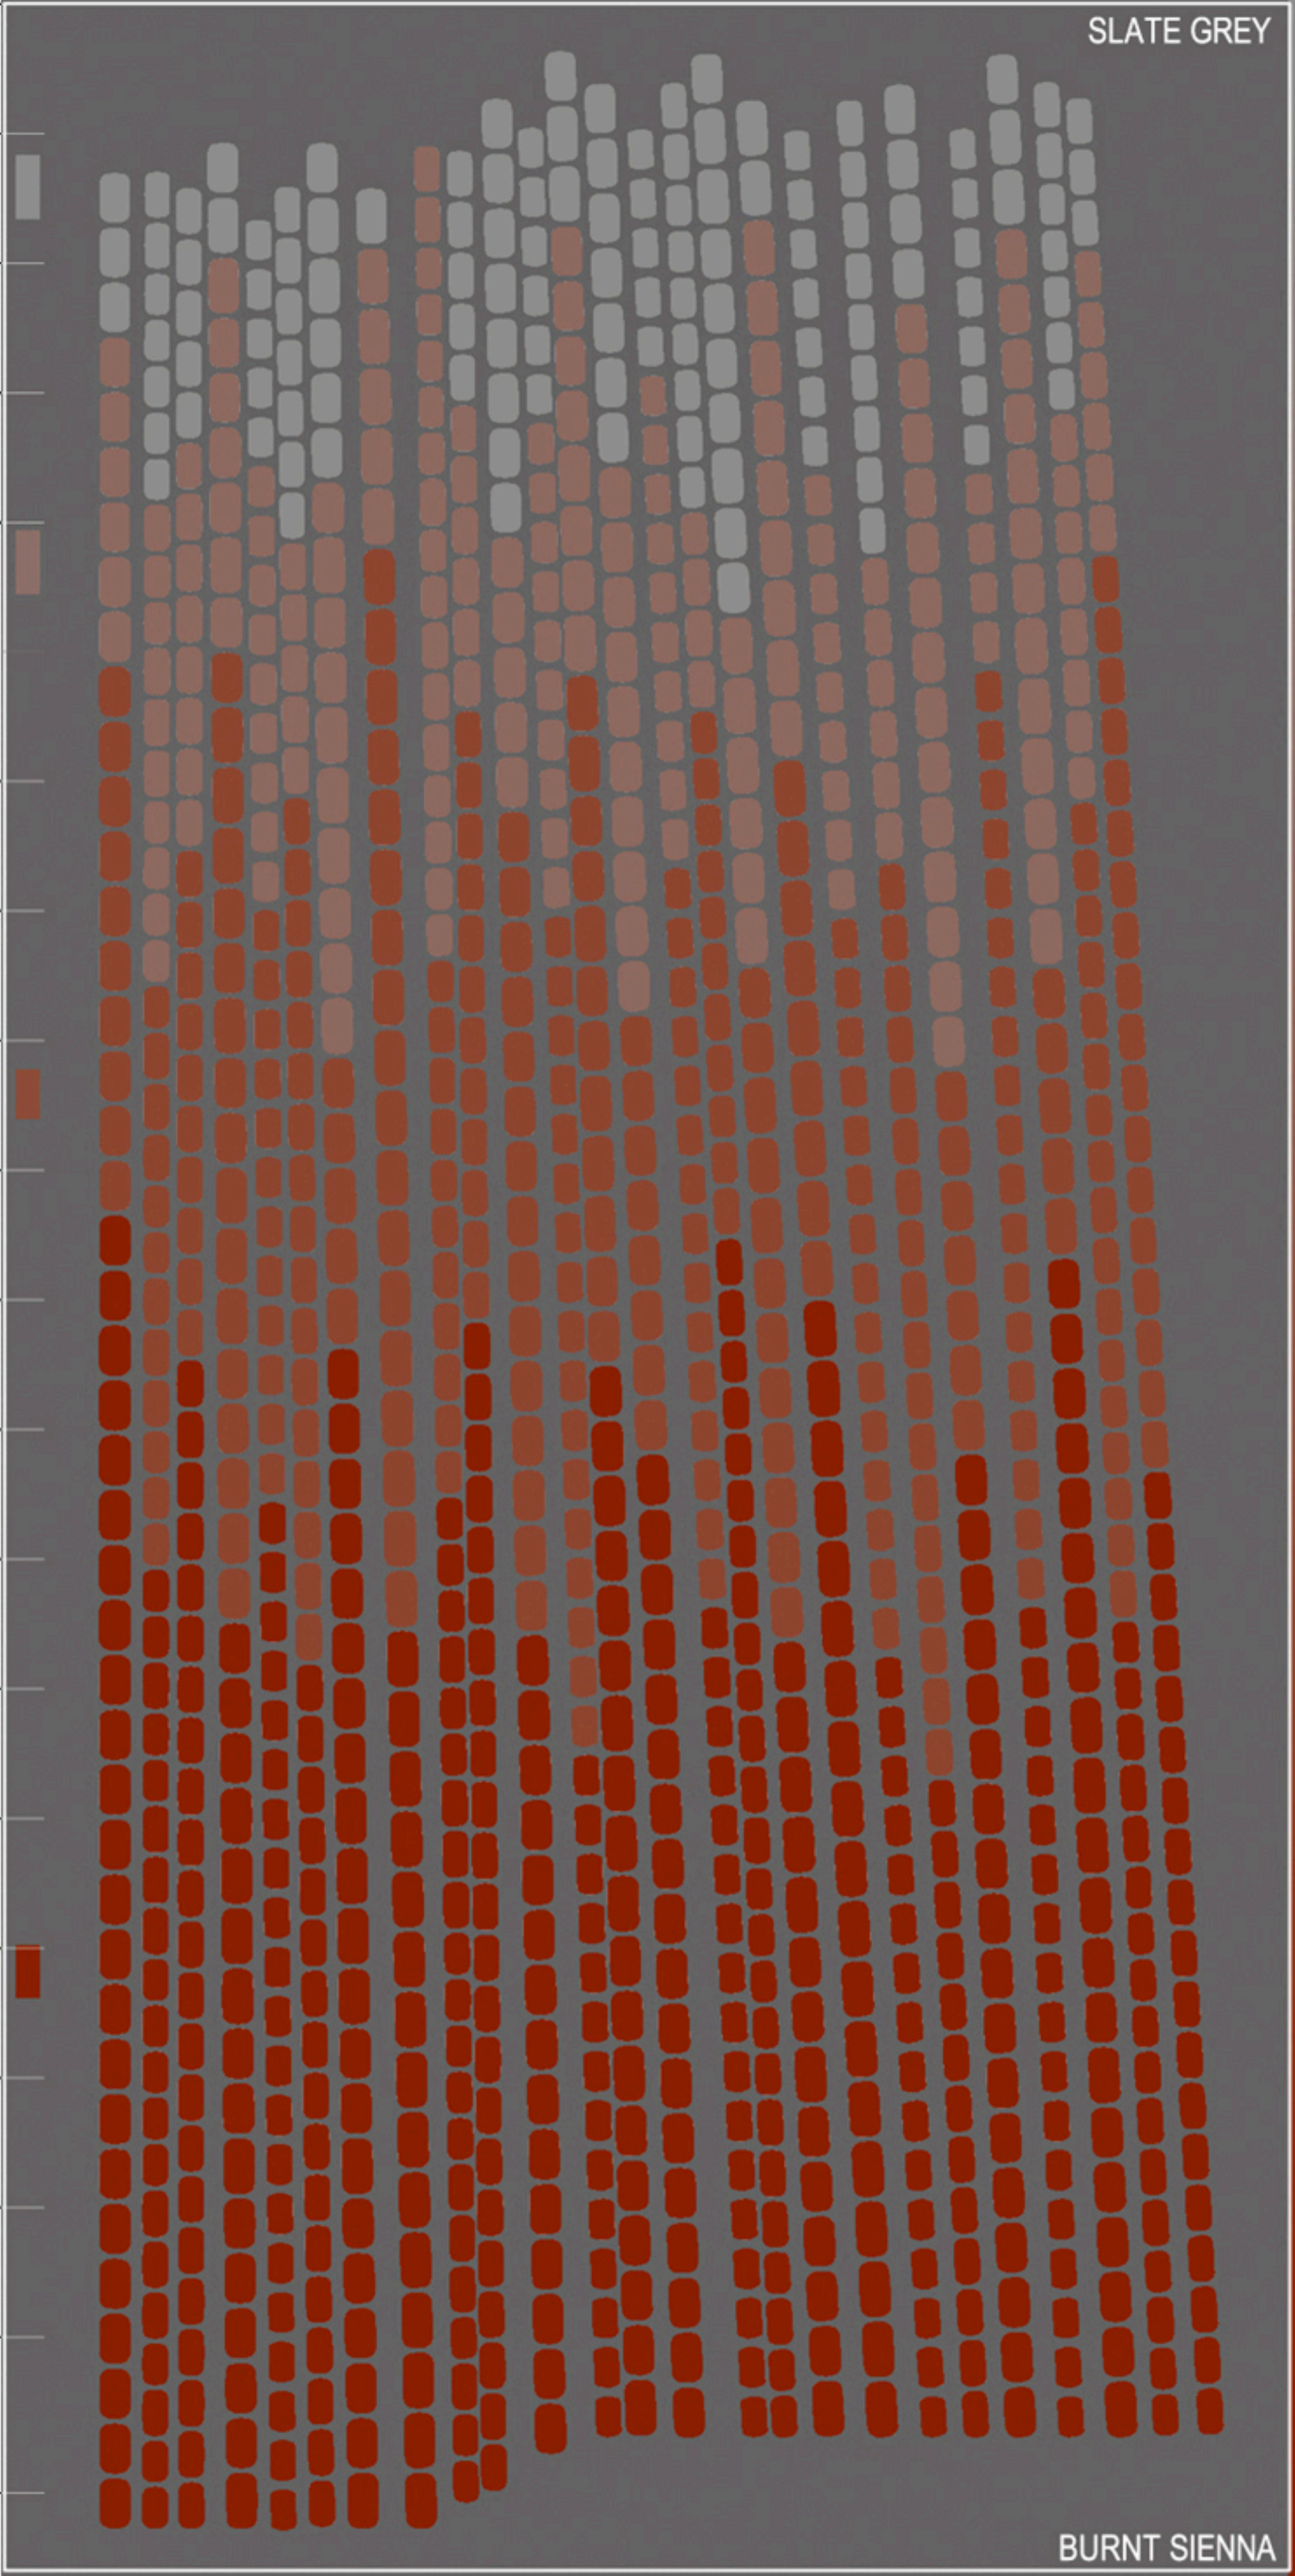

20.40

SLATE GREY

15.40

10.40

05.40

01.20

ROTTEN SOIL

20.40

SLATE GREY

15.40

10.40

05.40

01.20

BURNT SHADOW SOIL

20.40

SLATE GREY

15.40

10.40

05.40

01.20

YELLOW OCHRE

20.40

SLATE GREY

15.40

10.40

05.40

01.20

BURNT SIENNA