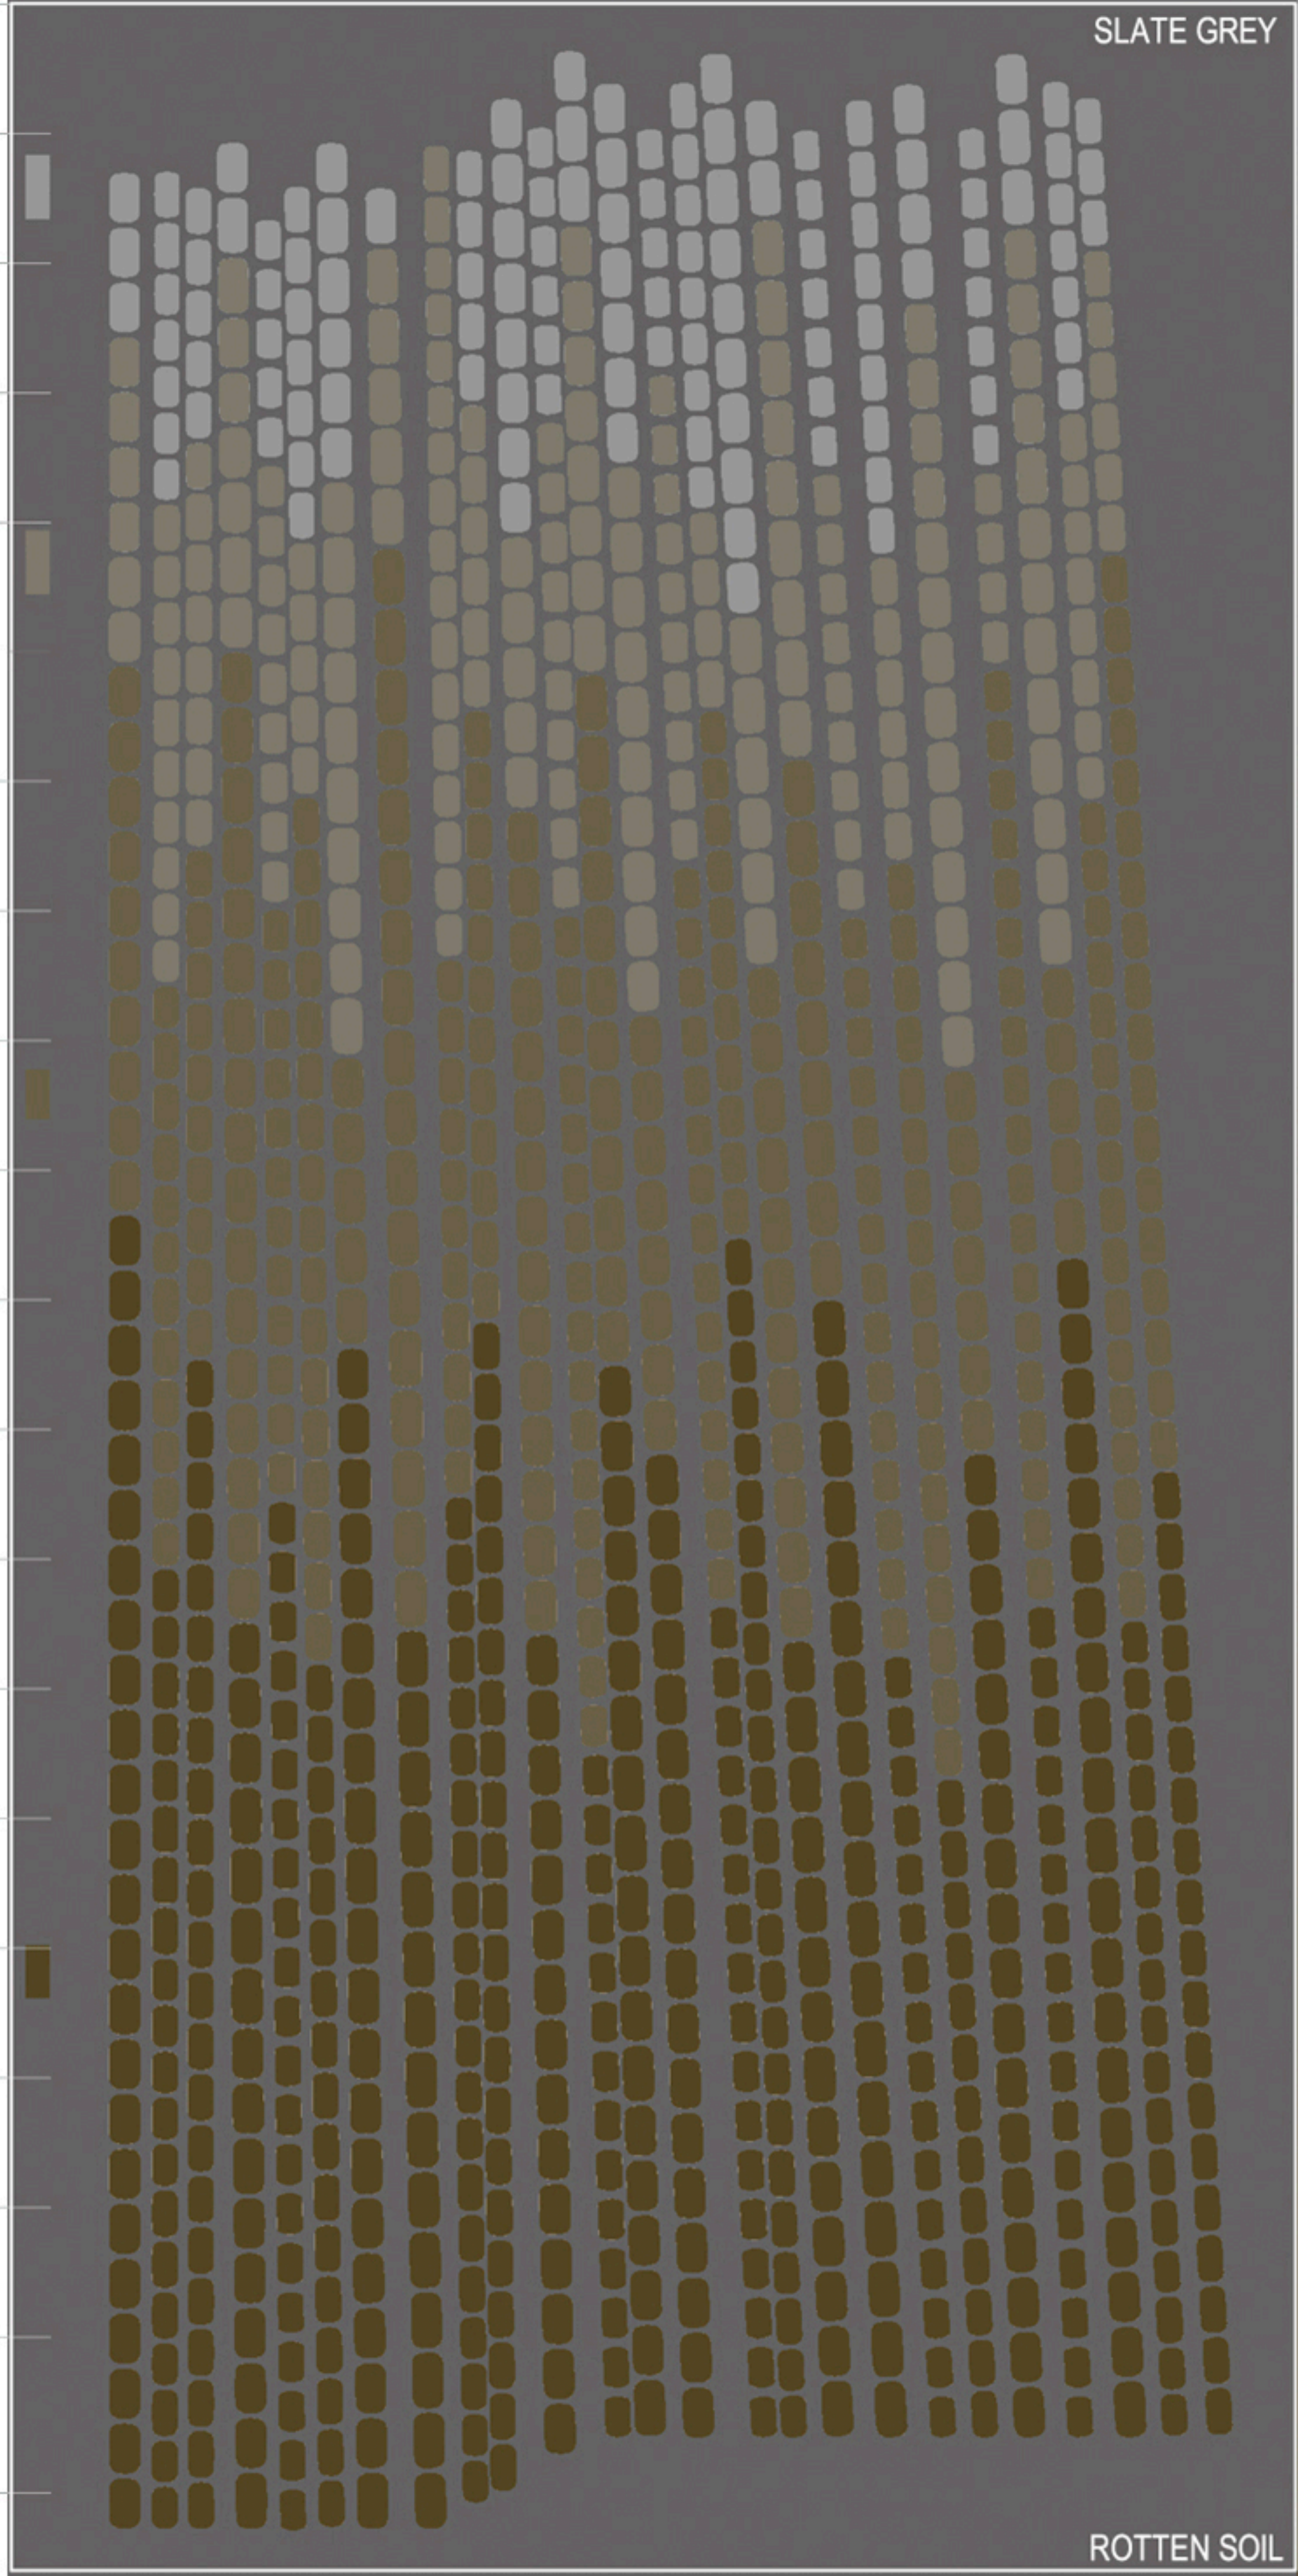

20.40

SLATE GREY

15.40

10.40

05.40

01.20

ROTTEN SOIL

20.40

SLATE GREY

15.40

10.40

05.40

01.20

BURNT SHADOW SOIL

20.40

SLATE GREY

15.40

10.40

05.40

01.20

YELLOW OCHRE

20.40

SLATE GREY

15.40

10.40

05.40

01.20

BURNT SIENNA