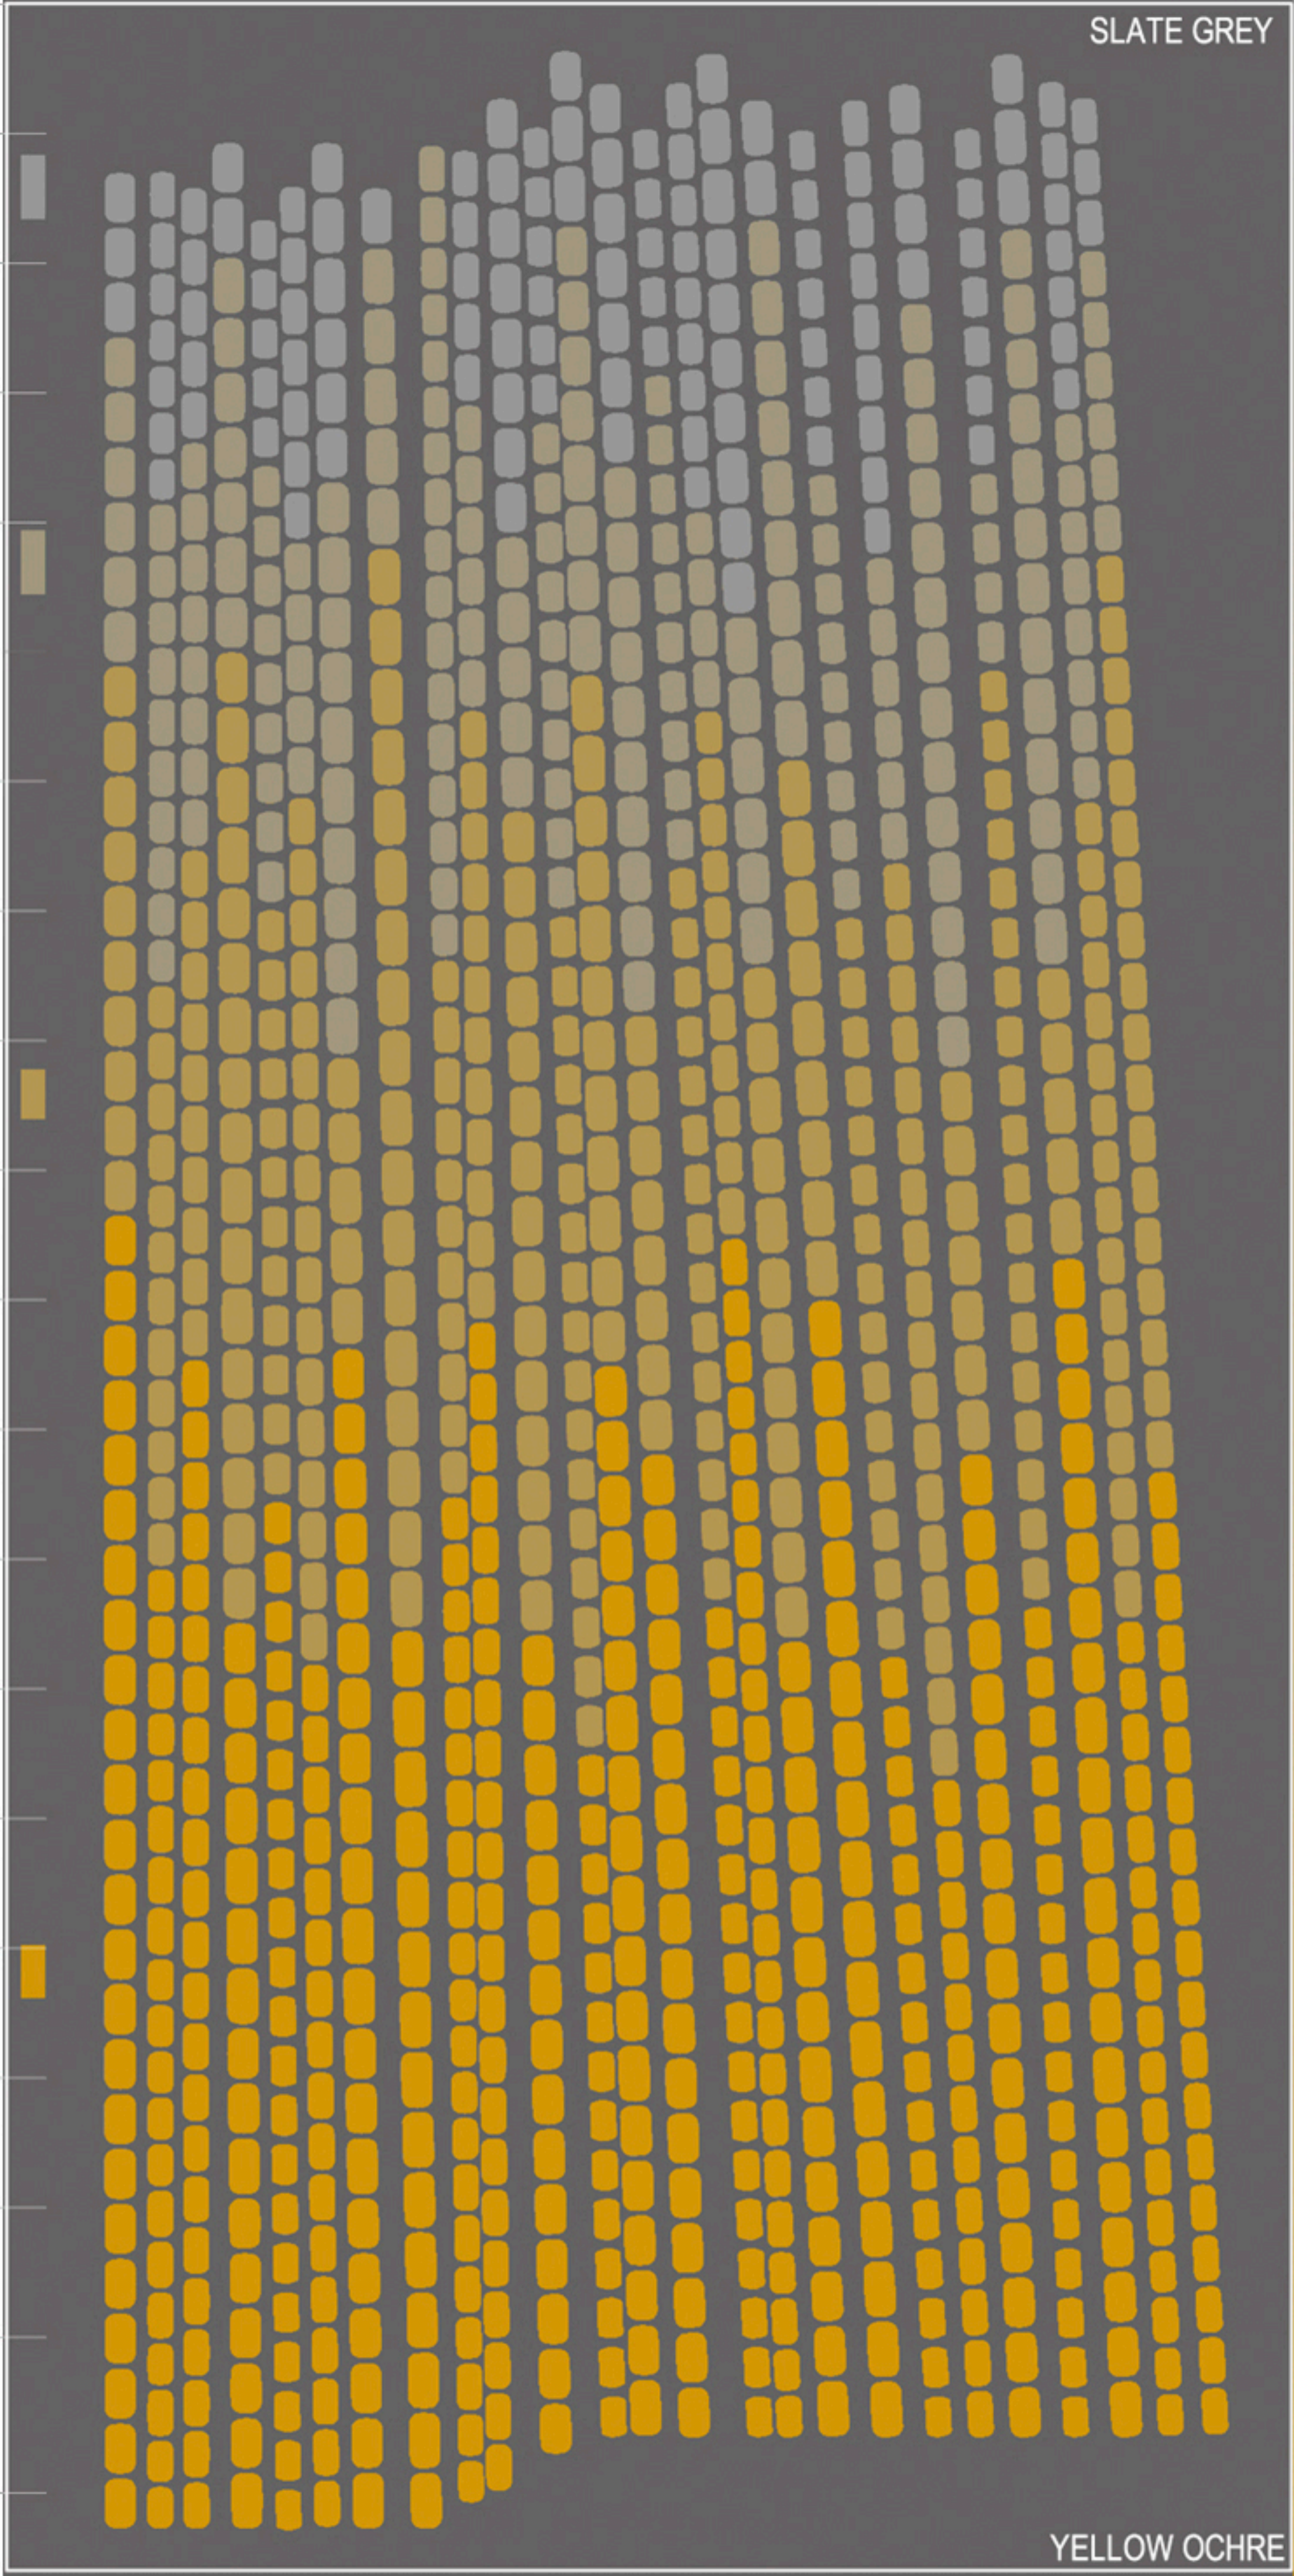

20.40

SLATE GREY

15.40

10.40

05.40

01.20

ROTTEN SOIL

20.40

SLATE GREY

15.40

10.40

05.40

01.20

BURNT SHADOW SOIL

20.40

SLATE GREY

15.40

10.40

05.40

01.20

YELLOW OCHRE

20.40

SLATE GREY

15.40

10.40

05.40

01.20

BURNT SIENNA