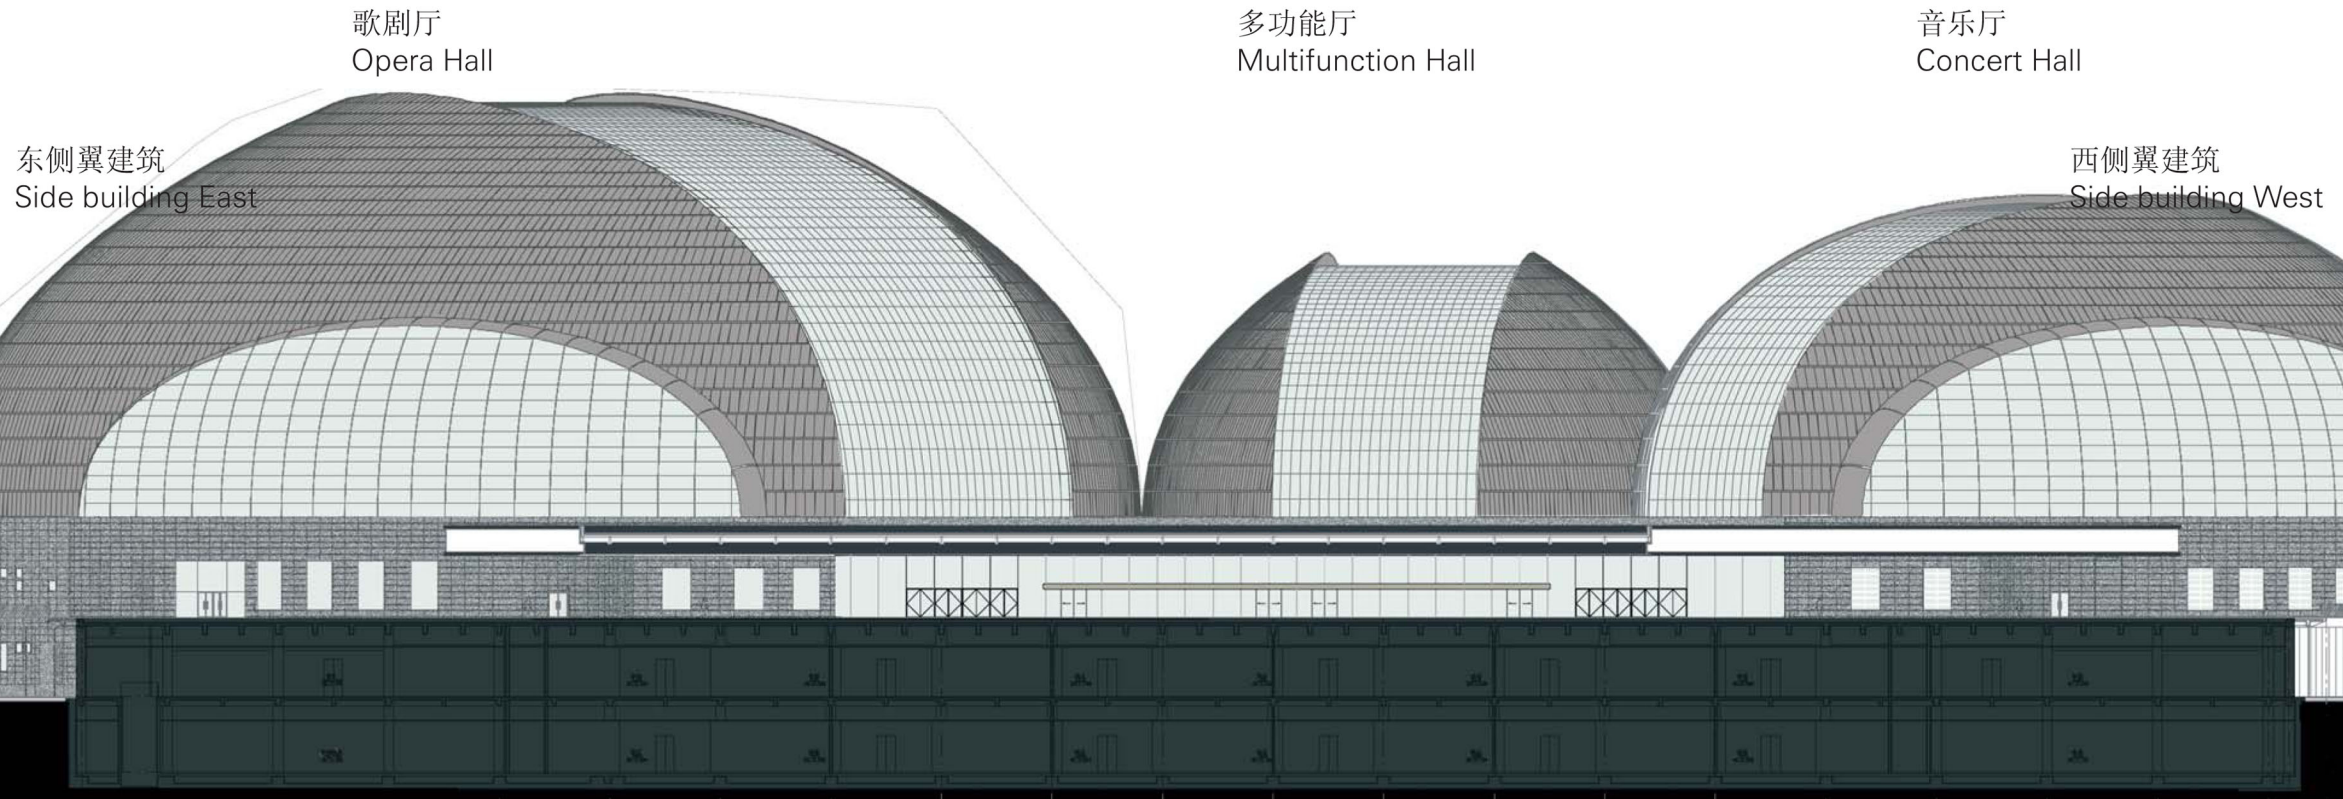

特殊有色钛金属板
正如在施工现场确定
color panels as approved on
construction site

屋顶平面
Roof Plan

特殊有色钛金属板
正如在施工现场确定
color panels as approved
on construction site

大劇院北立面
North Elevation of Grand Theatre