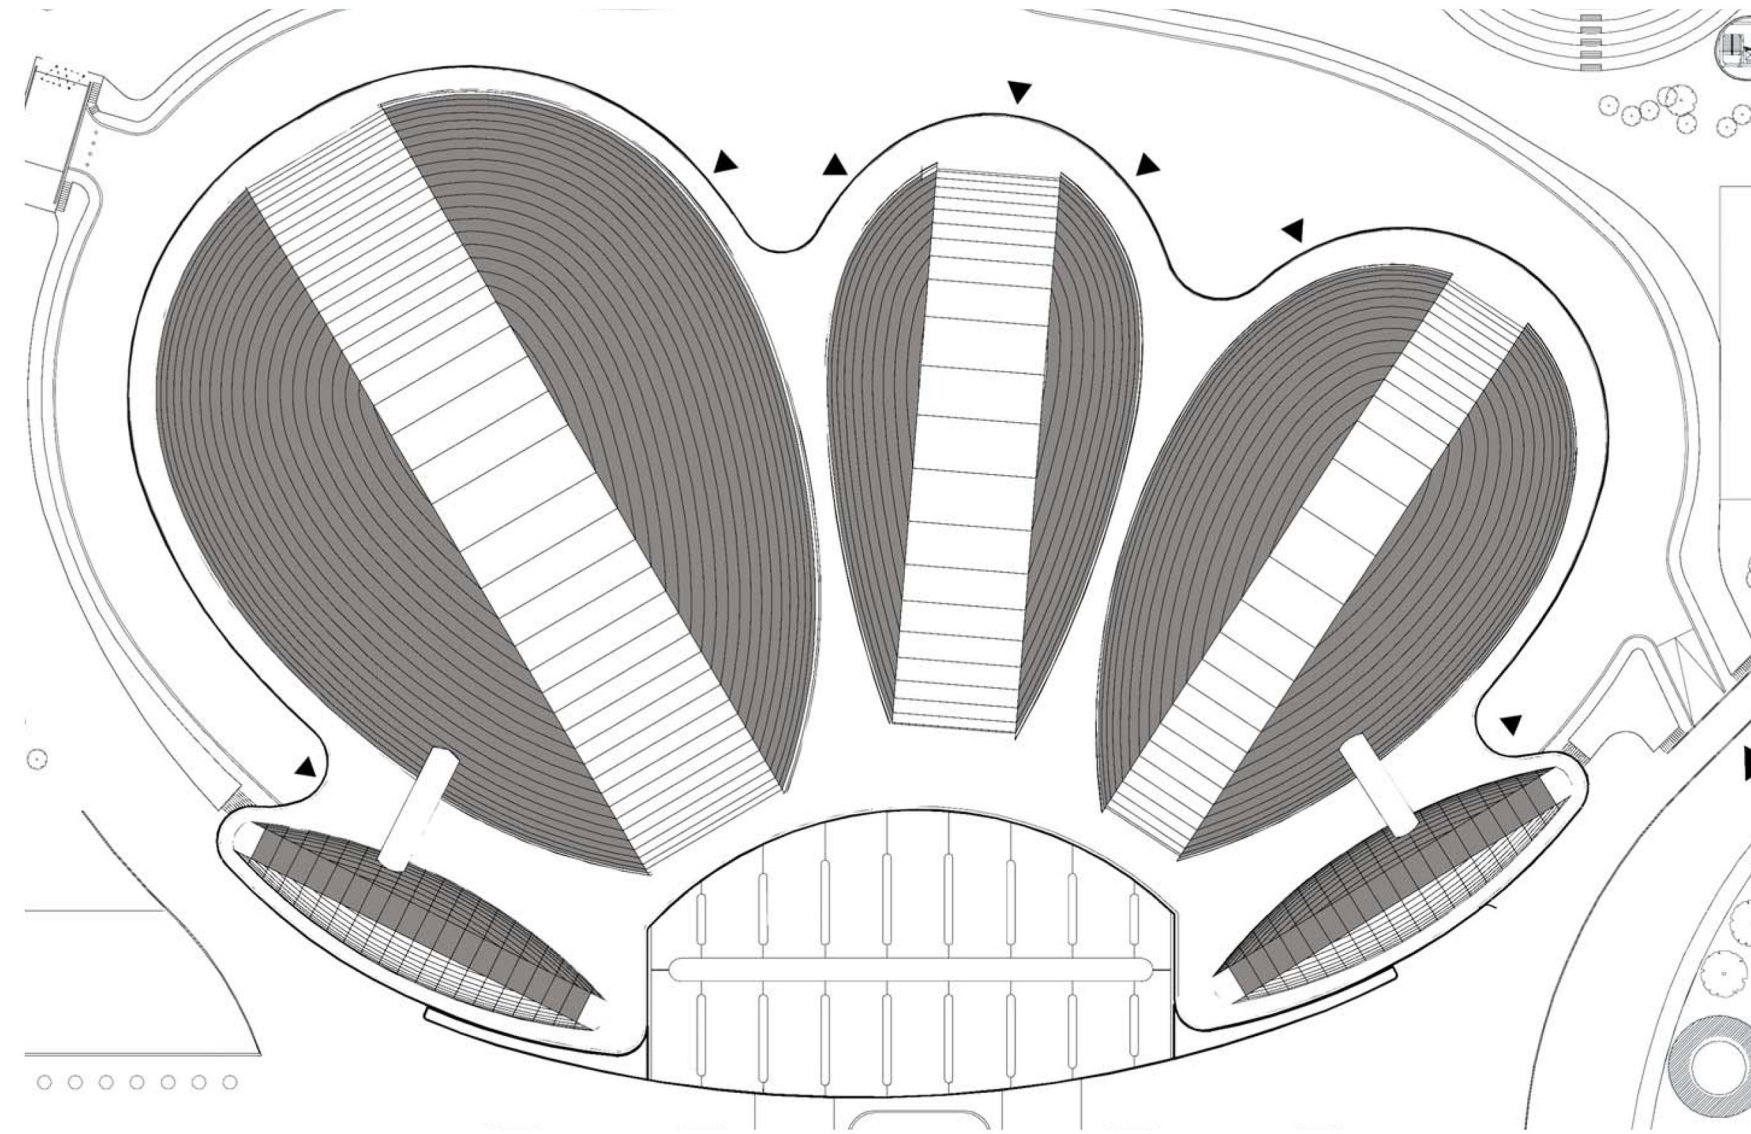

特殊有色钛金属板
正如在施工现场确定
color panels as approved on
construction site

屋顶平面
Roof Plan

特殊有色钛金属板
正如在施工现场确定
color panels as approved
on construction site

大劇院北立面
North Elevation of Grand Theatre