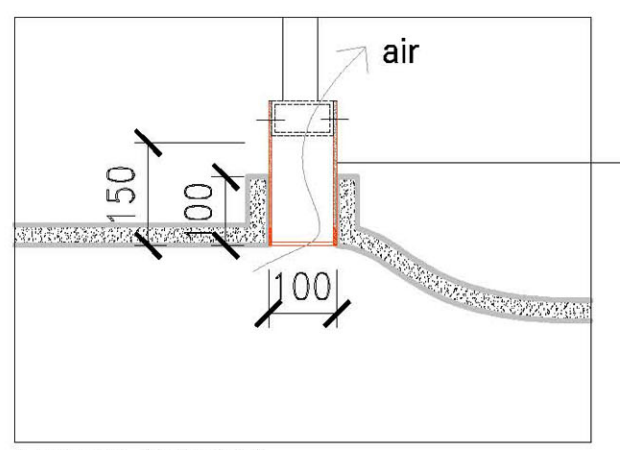

LATERAL SECTION