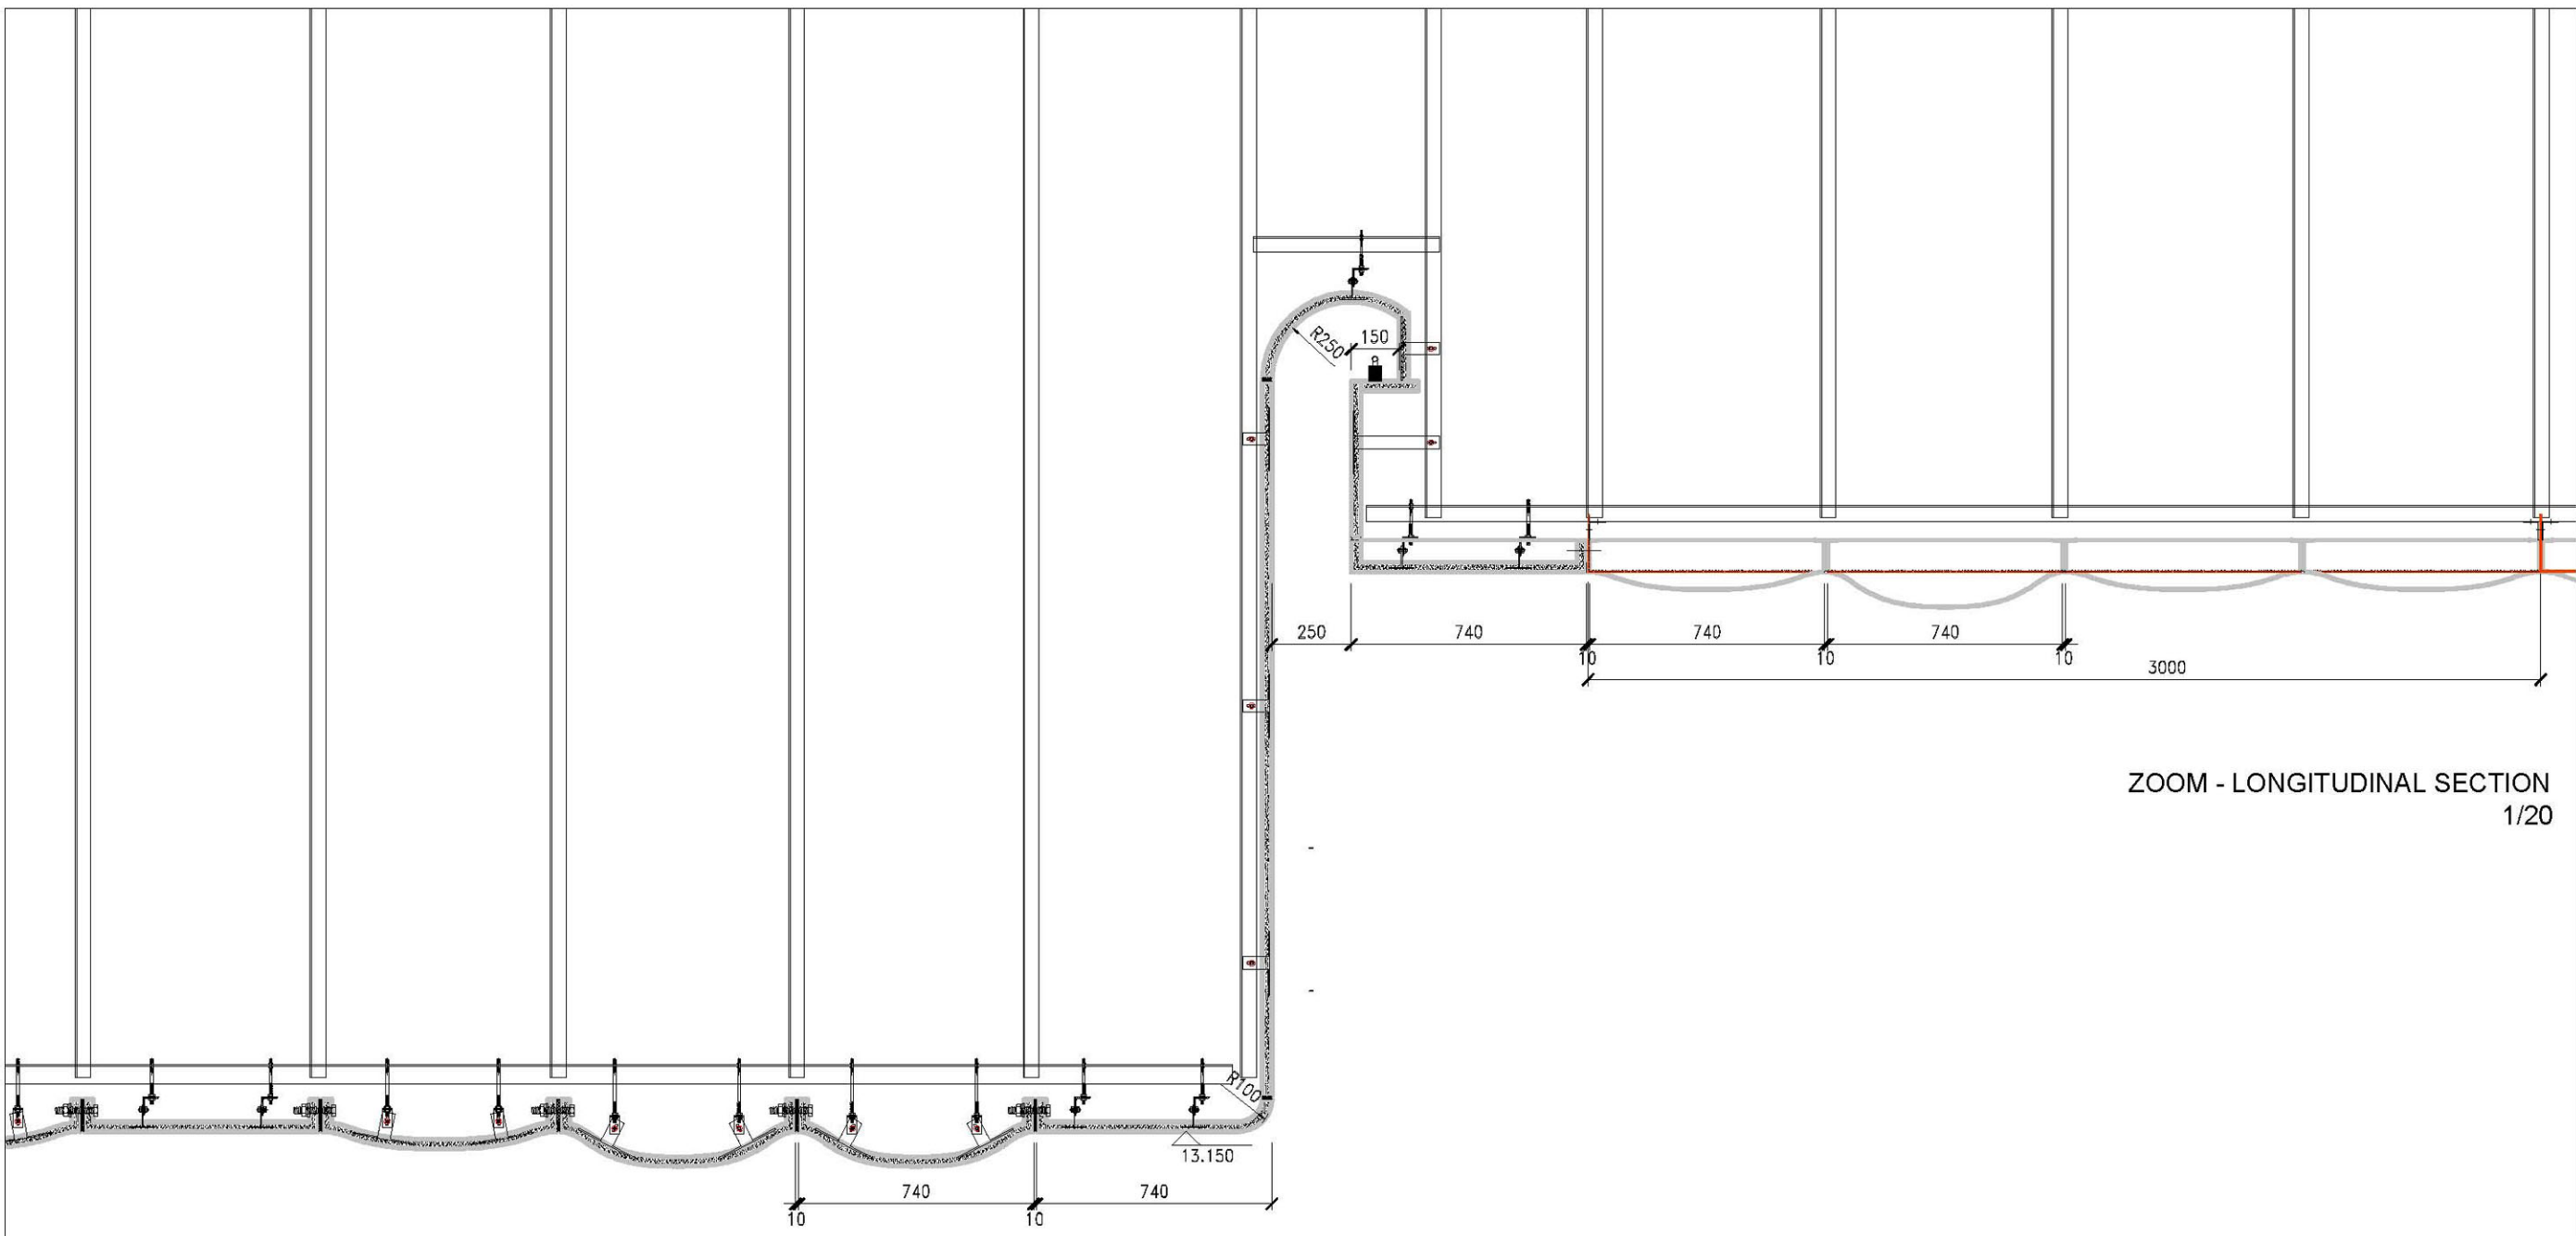

PAAP proposition :
7 rows in central ceiling + 11 rows in each lateral ceiling
Total surface of opening : 19.7m²

CH_Ceiling
DETAIL 224
opening for smoke air
2012-03-14

ZOOM - LONGITUDINAL SECTION
1/20

业主 / CLIENT
济南市西区建设投资有限公司/Construction & Investment Co., Ltd. for Jinan West District