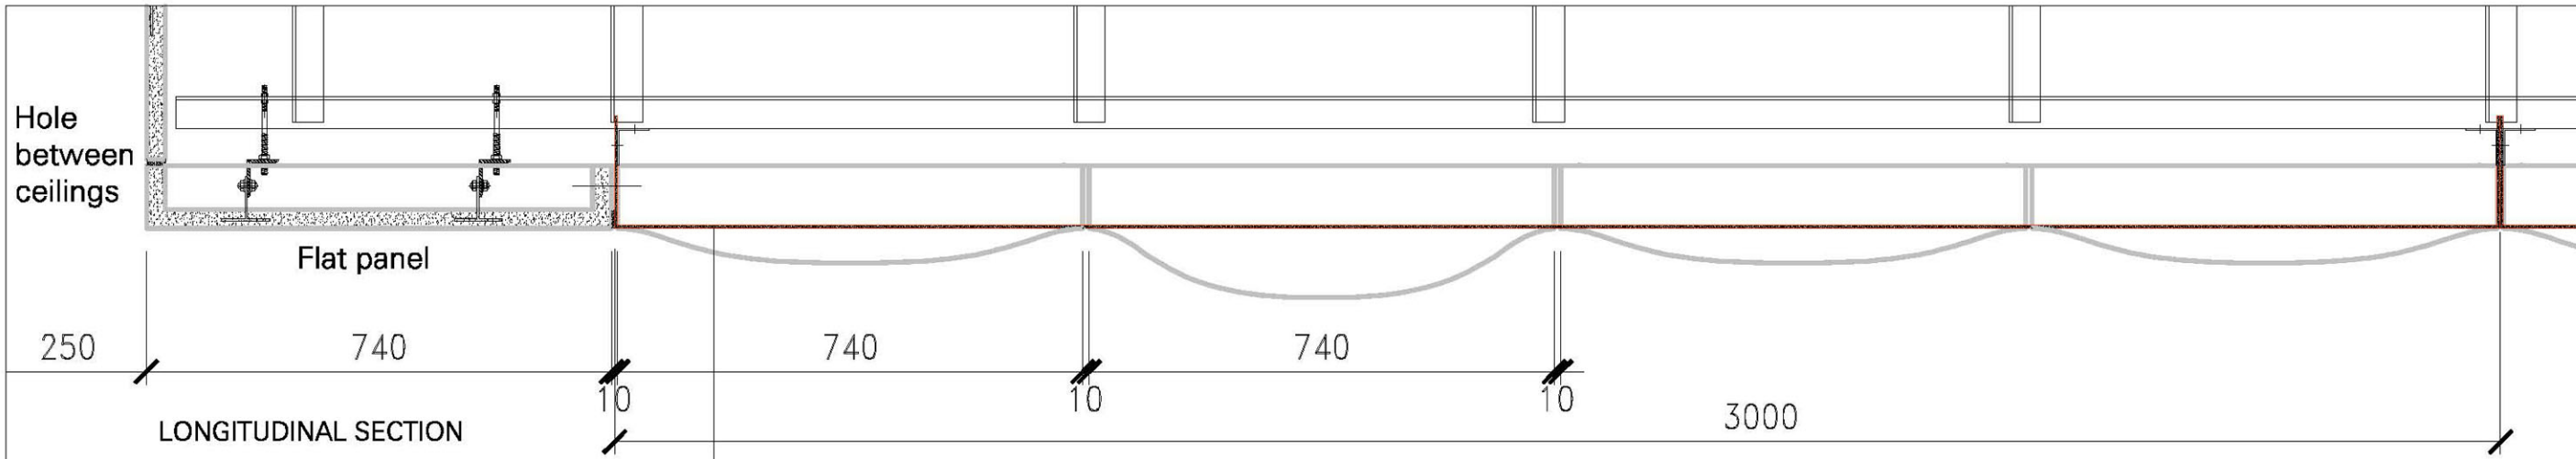

/ CONCERT HALL
/ HVAC IN CEILING 01

Interior Design JIN_RA_CH_DT_224_ceiling HVAC A3_ 2012/03/13

metal perforated sheet fixed on the GRG metal structure
 dim : 100mm x 3000mm / height frame minimum 150mm (depending of structure)
 straight lines, same color than GRG longitudinal panels