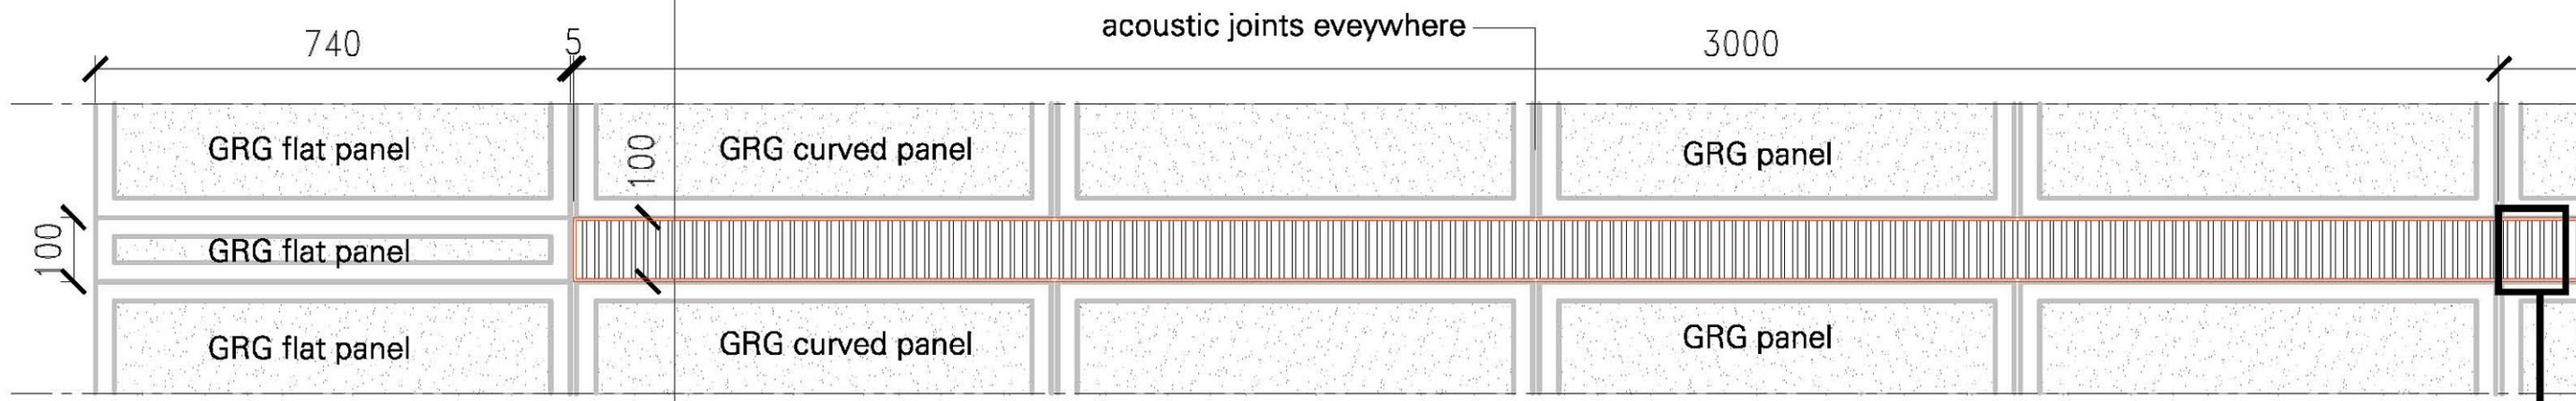

/ CONCERT HALL
/ HVAC IN CEILING 01

Interior Design JIN_RA_CH_DT_224_ceiling HVAC A3_ 2012/03/13

metal perforated sheet fixed on the GRG metal structure
 dim : 100mm x 3000mm / height frame minimum 150mm (depending of structure)
 straight lines, same color than GRG longitudinal panels