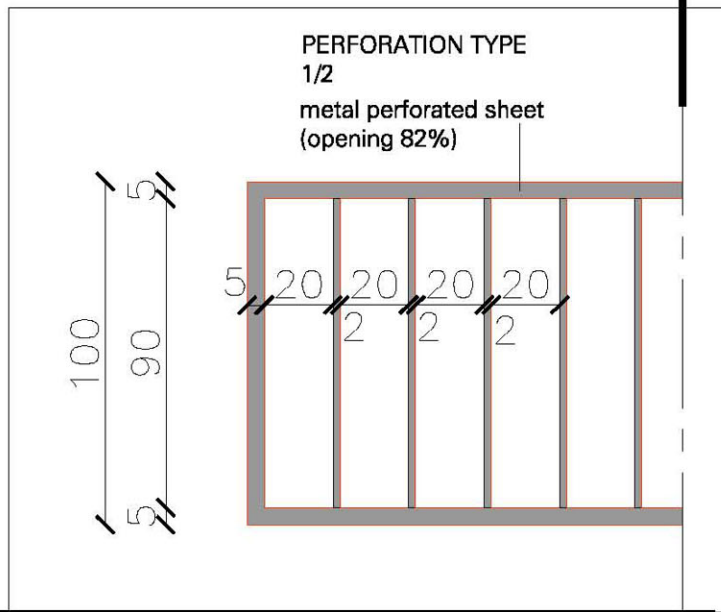

业主 / CLIENT
济南市西区建设投资有限公司 / Construction & Investment Co., Ltd. for Jinan West District

项目名称 / PROJECT
省会文化艺术中心（大剧院） / Provincial Cultural & Art Center (Grand Theater)

图纸名称 / TITLE

阶段 / PHASE 文件名称 / FILE NAME 比例 / SCALE 日期 / DATE
Interior Design JIN_RA_CH_DT_224_ceiling HVAC A3_ 2012/03/13

外方设计单位 / ARCHITECTS
Paul Andreu architecte paris
2 rue de la Roquette 75011 Paris, France
E-mail: paul.andreu@paul-andreu.com
Tel: +33 158 10 05 15

Richez Associés
2 rue de la Roquette 75011 Paris, France
E-mail: mail@richezassociés.com
Tel: +33 143 38 22 55

dUCKS scénO
1 rue du Dr F. Pierre Papillon 69100 Villeurbanne, France
E-mail: ducks@ducks.fr
Tel: +33 437 45 30 45

KahleAcoustics
188 av Molière B-1050 Bruxelles, Belgium
E-mail: kahle@kahle.be
Tel: +32 2 345 10 10

中方设计单位 / CHINESE ARCHITECTS
BIAO Beijing Institute of Architectural Design
No 52 Nanlishi road, Beijing, China
Tel: (010) 8804 2871

/ CONCERT HALL
/ HVAC IN CEILING 03